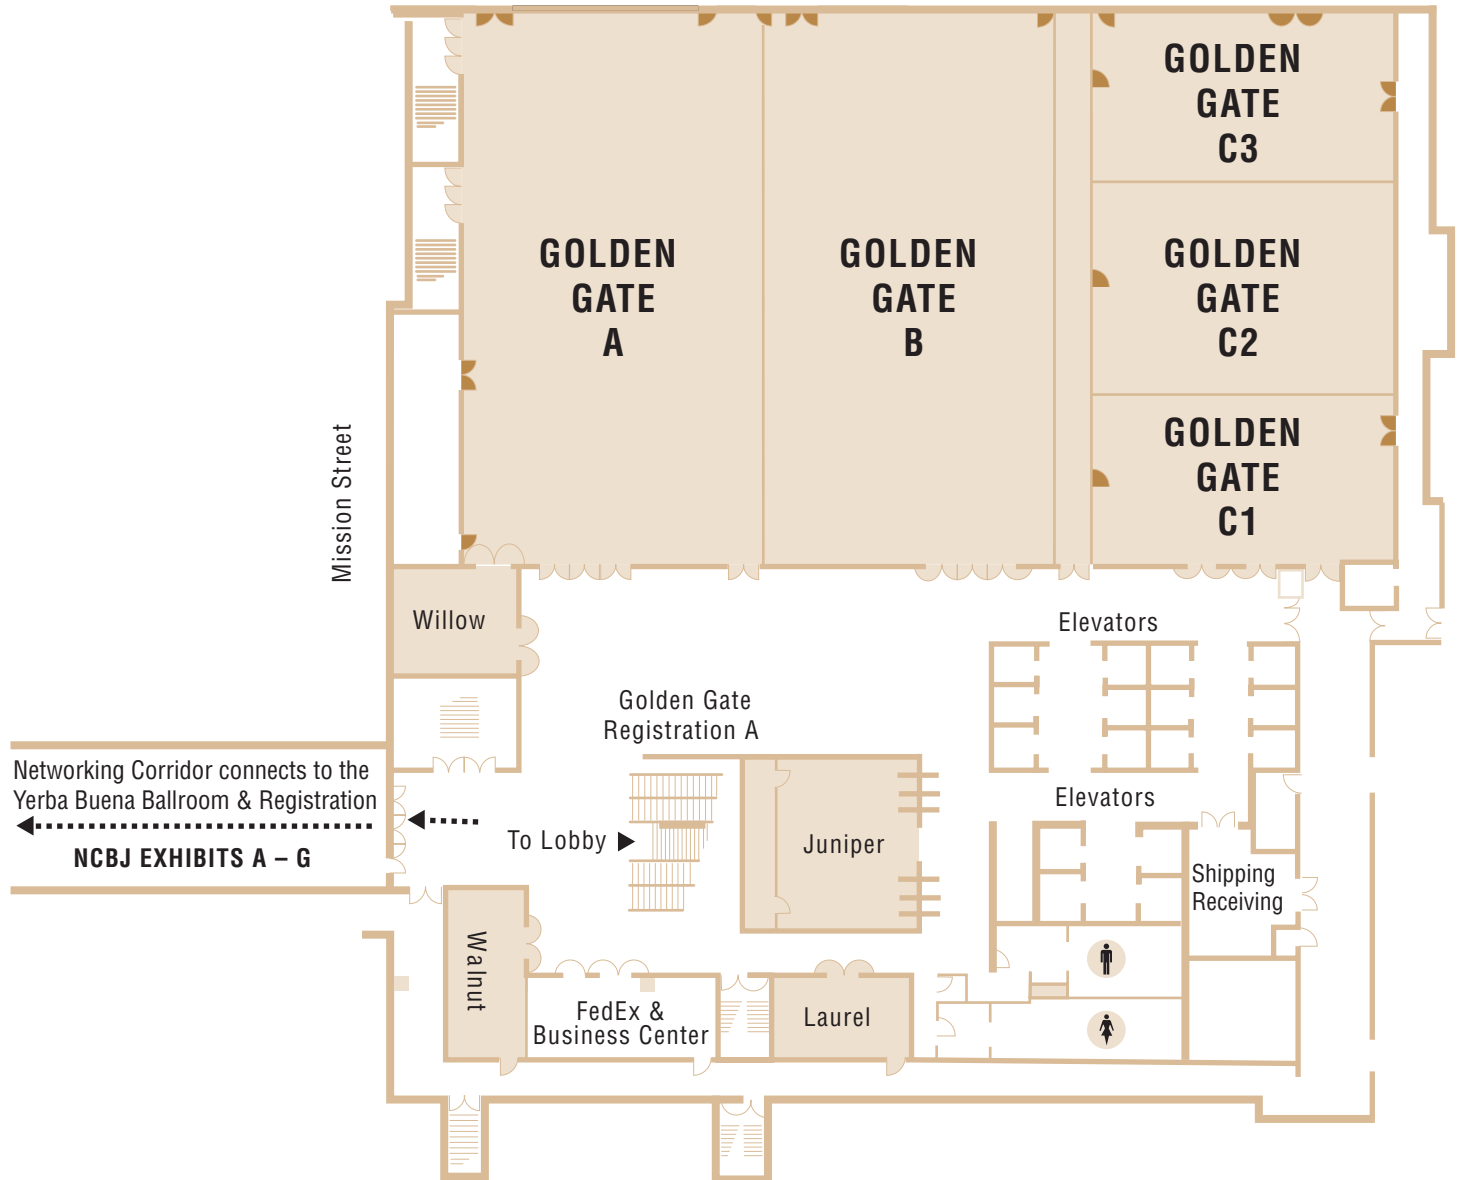

# Yerba Buena Ballroom

# B2 LEVEL

Fourth Street

Mission Street

**GOLDEN GATE A**

**GOLDEN GATE B**

**GOLDEN GATE C3**

**GOLDEN GATE C2**

**GOLDEN GATE C1**

Walnut

FedEx & Business Center

Laurel

# Pacific and Sierra Conference Suites Fourth & Fifth Levels

PACIFIC  
(FOURTH FLOOR)

SIERRA  
(FIFTH FLOOR)