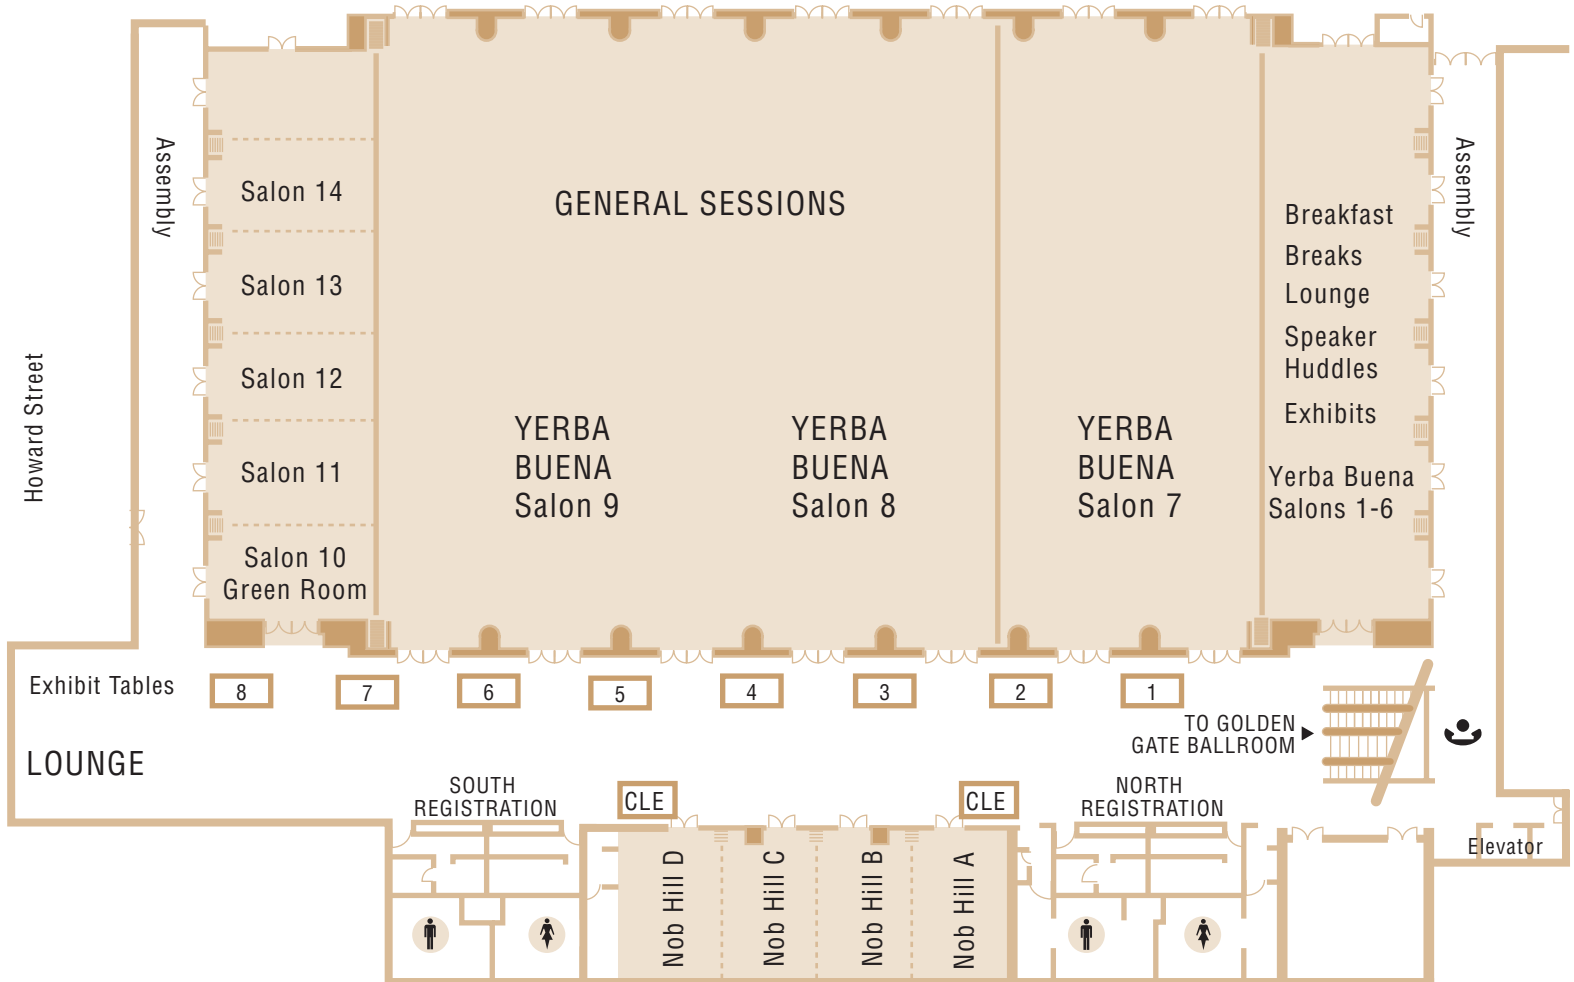

# Yerba Buena Ballroom

# B2 LEVEL

Fourth Street

Mission Street

**GOLDEN GATE A**

**GOLDEN GATE B**

**GOLDEN GATE C3**

**GOLDEN GATE C2**

**GOLDEN GATE C1**

Willow

Golden Gate Registration A

Elevators

Networking Corridor connects to the Yerba Buena Ballroom & Registration  
←-----  
**NCBJ EXHIBITS A - G**

To Lobby →

Juniper

Elevators

Shipping Receiving

# Pacific and Sierra Conference Suites Fourth & Fifth Levels

PACIFIC  
(FOURTH FLOOR)

SIERRA  
(FIFTH FLOOR)