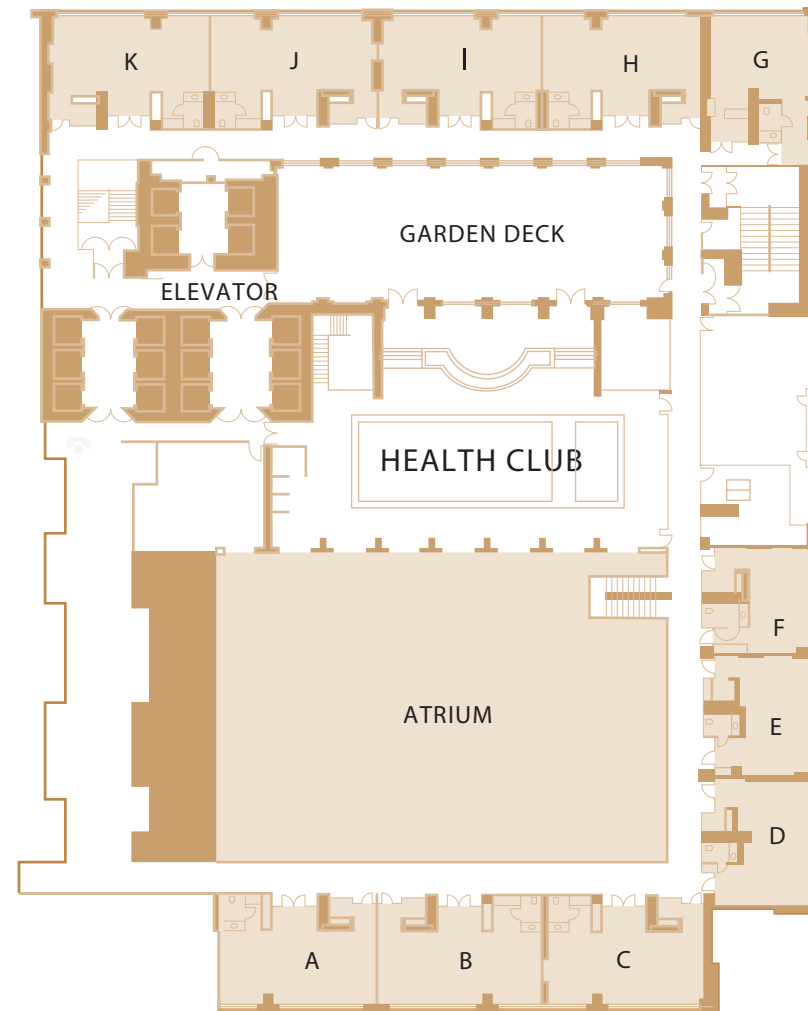

# Yerba Buena Ballroom

Willow

Golden Gate Registration A

Elevators

Networking Corridor connects to the Yerba Buena Ballroom & Registration  
←-----  
**NCBJ EXHIBITS A - G**

To Lobby →

Juniper

Elevators

Shipping Receiving

# Pacific and Sierra Conference Suites Fourth & Fifth Levels

PACIFIC  
(FOURTH FLOOR)

SIERRA  
(FIFTH FLOOR)