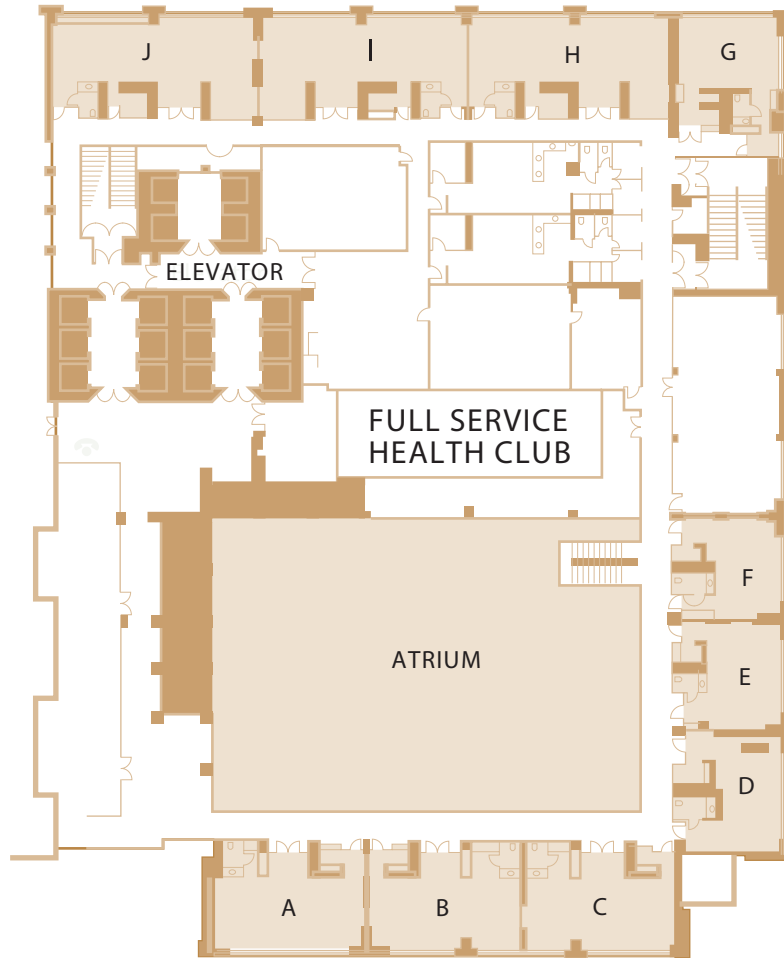

# Yerba Buena Ballroom

Willow

Golden Gate Registration A

Elevators

Networking Corridor connects to the Yerba Buena Ballroom & Registration  
←-----  
**NCBJ EXHIBITS A - G**

To Lobby →

Juniper

Elevators

Shipping Receiving

# Pacific and Sierra Conference Suites Fourth & Fifth Levels

PACIFIC  
(FOURTH FLOOR)

SIERRA  
(FIFTH FLOOR)